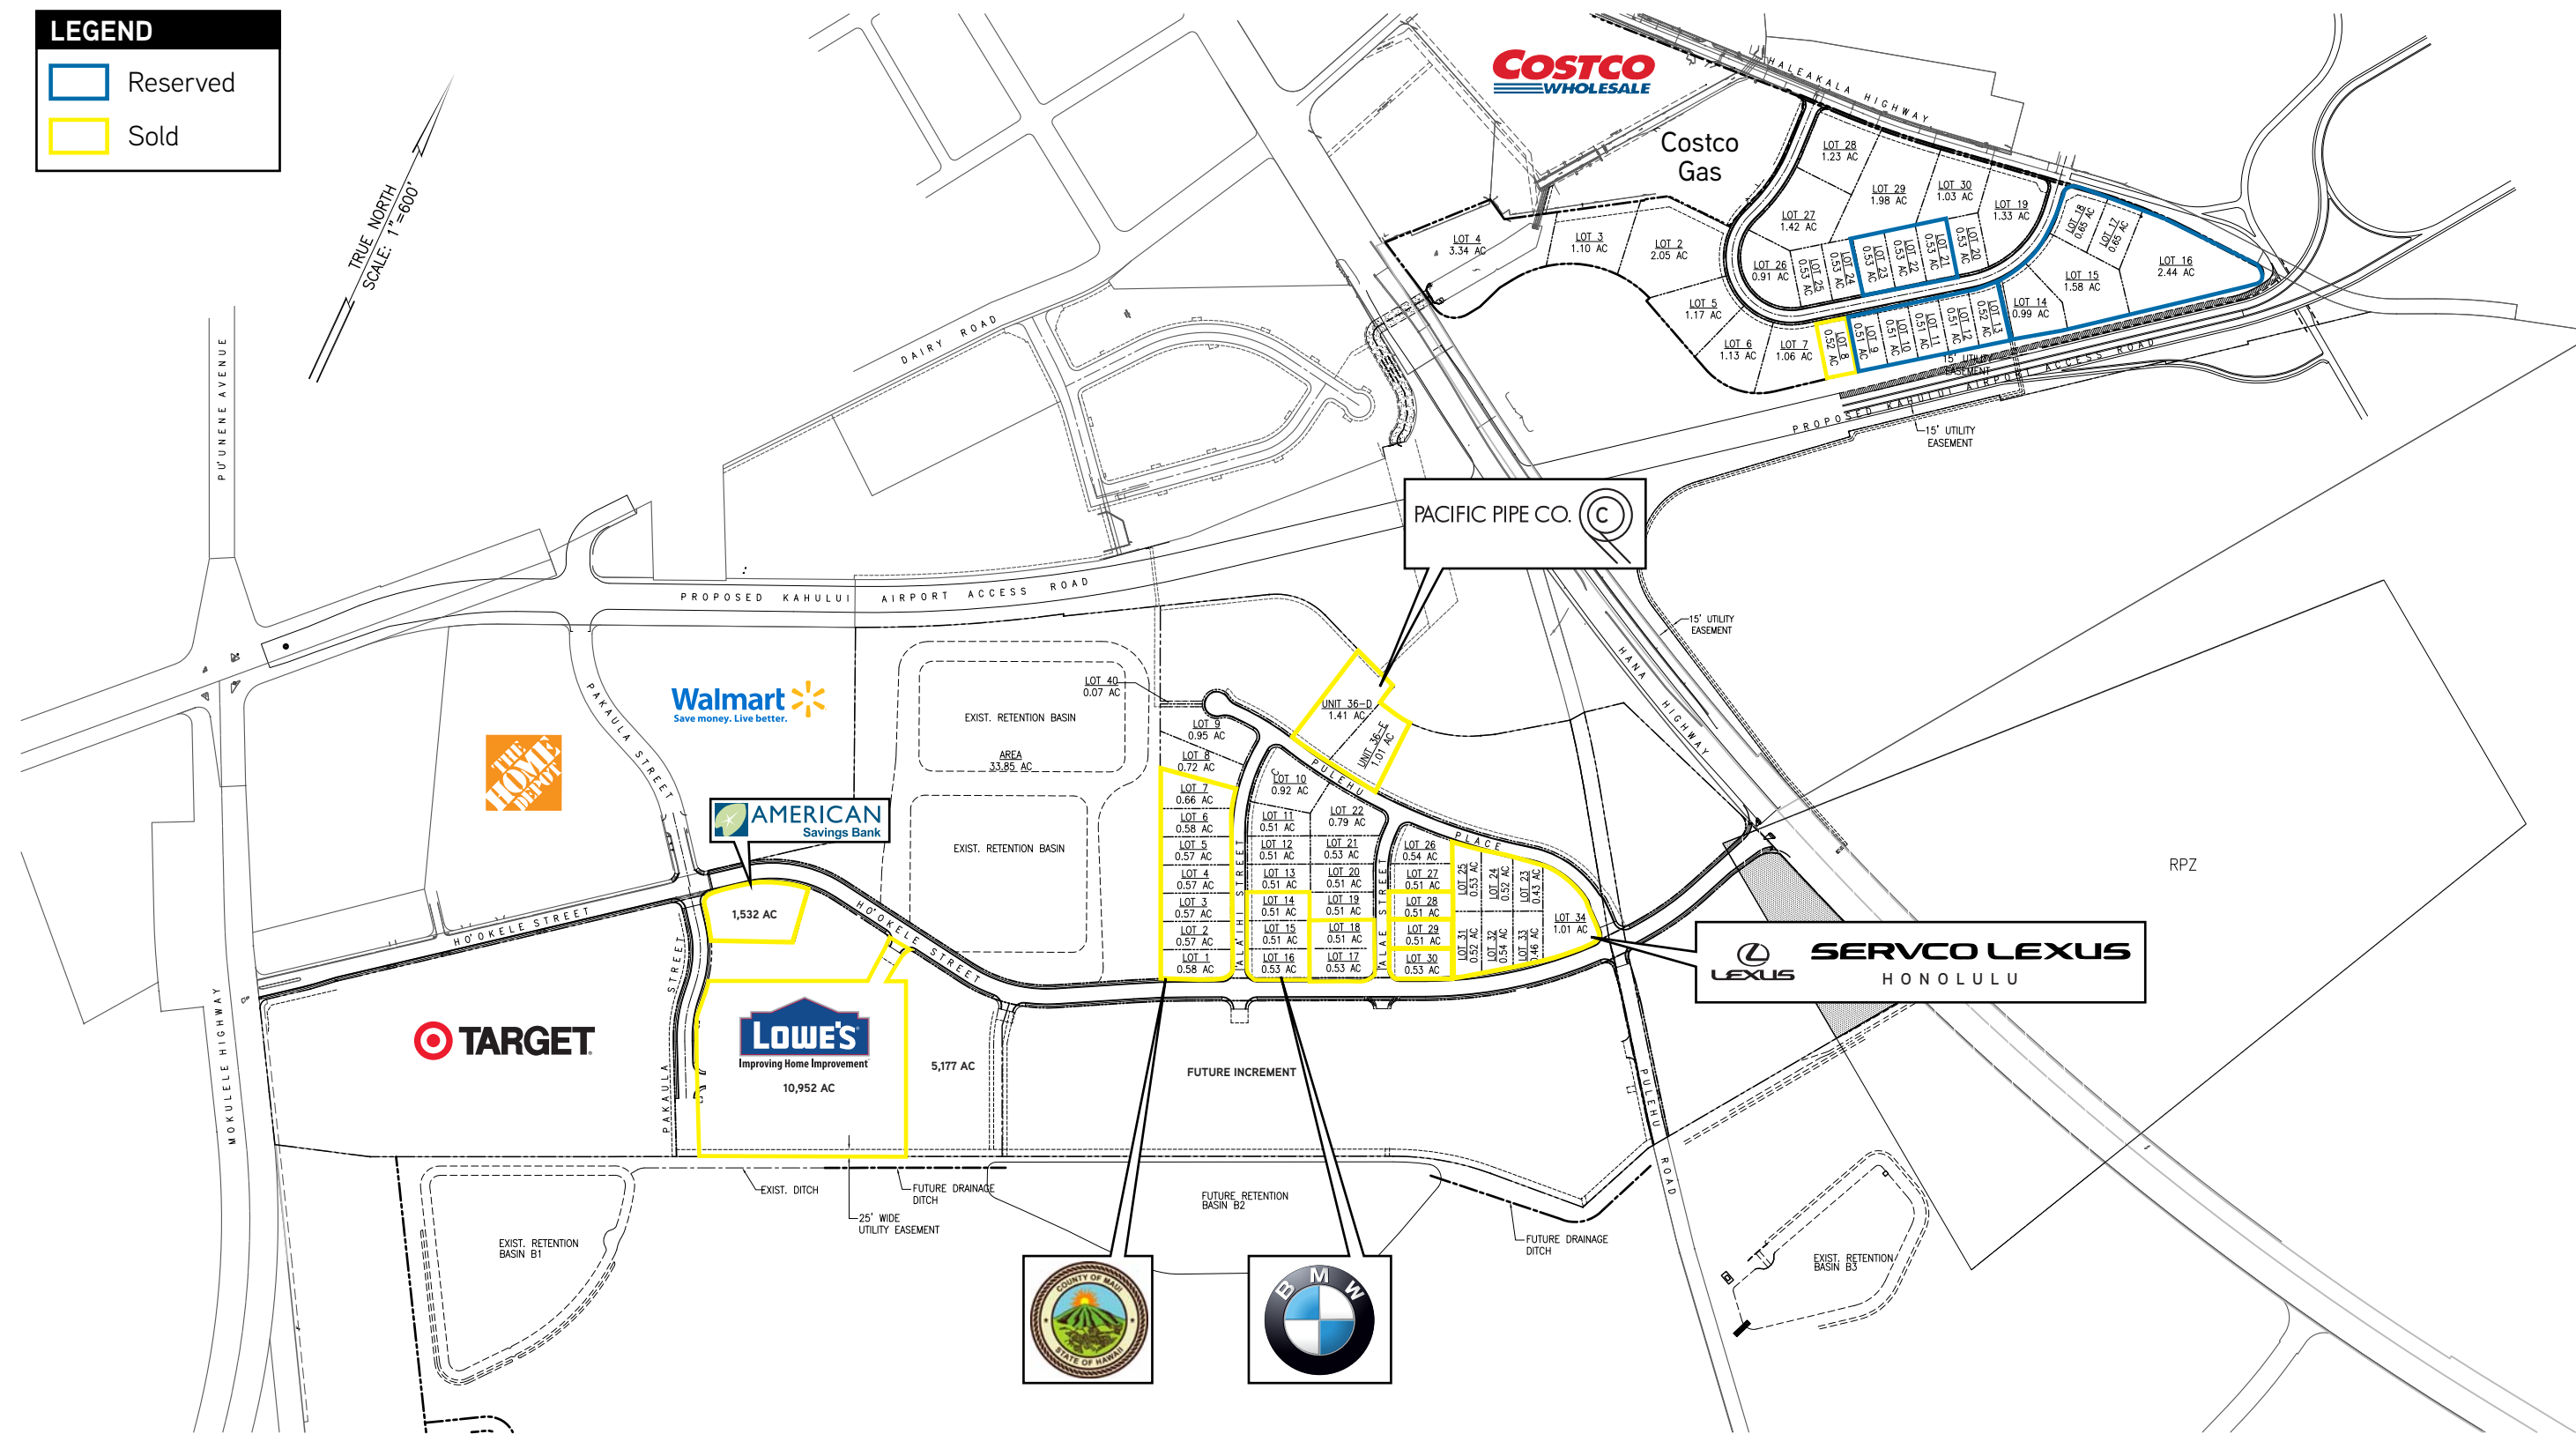

**LEGEND**

- Reserved
- Sold

TRUE NORTH  
SCALE: 1"=600'

This is not intended to be an offering or solicitation of sale in any jurisdiction where the development has not been registered in accordance with applicable law or where such offering or solicitation would otherwise be prohibited by law. Obtain the Public Offering Statement required by Hawaii law and read it before signing anything. No federal or state agency had judged the merits or value, if any, of the property. WARNING: THE CALIFORNIA DEPARTMENT OF REAL ESTATE HAS NOT INSPECTED, EXAMINED, OR QUALIFIED THIS OFFERING. Maps and photographs are for illustration purposes only and are not to scale. All development plans, lot sizes and boundaries, prices and availability are subject to change without notice.